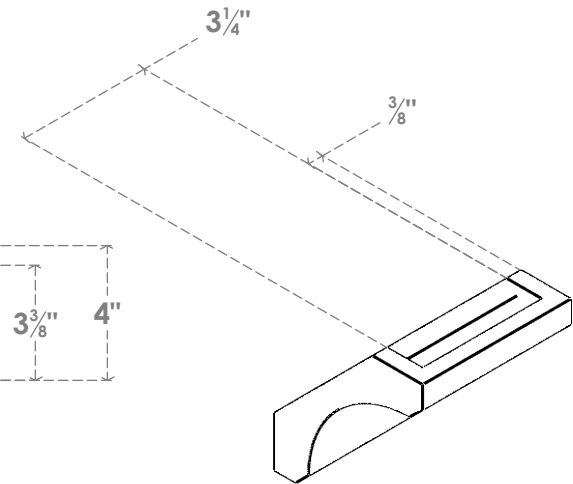

ITEM NUMBER: BRCPC040X04000X04000LEC

4"W X 4"D X 4"H LEGACY ARCHITECTURAL GRADE PVC CLOSED KNEE BRACE

SIDE PROFILE

FRONT PROFILE

ISOMETRIC

EKENA MILLWORK
2300 WEST MAIN ST.
CLARKSVILLE, TX 75426
TOLL FREE: 866-607-0453
WWW.EKENAMILLWORK.COM