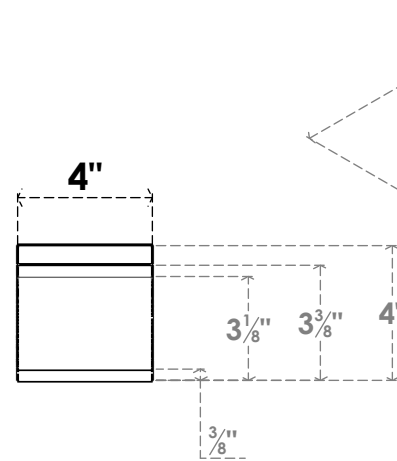

ITEM NUMBER: BRCPC040X04000X04000LEC

4"W X 4"D X 4"H LEGACY ARCHITECTURAL GRADE PVC CLOSED KNEE BRACE

SIDE PROFILE

FRONT PROFILE

ISOMETRIC

EKENA MILLWORK
2300 WEST MAIN ST.
CLARKSVILLE, TX 75426
TOLL FREE: 866-607-0453
WWW.EKENAMILLWORK.COM