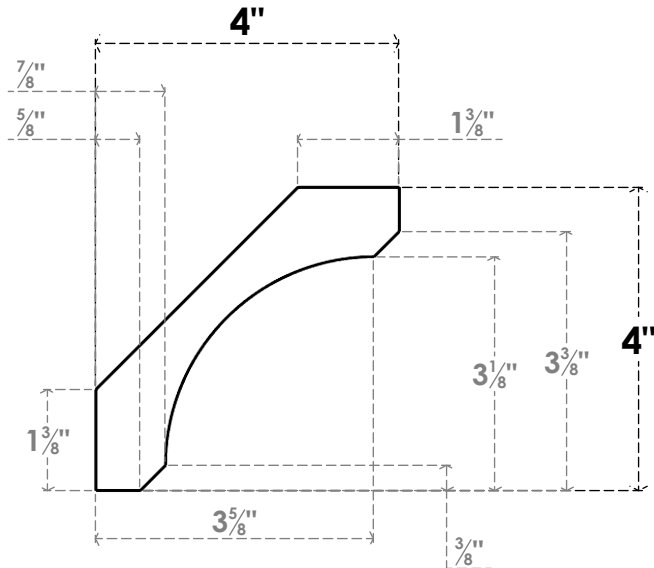

ITEM NUMBER: BRCPC040X04000X04000LEC

4"W X 4"D X 4"H LEGACY ARCHITECTURAL GRADE PVC CLOSED KNEE BRACE

SIDE PROFILE

FRONT PROFILE

ISOMETRIC

EKENA MILLWORK
2300 WEST MAIN ST.
CLARKSVILLE, TX 75426
TOLL FREE: 866-607-0453
WWW.EKENAMILLWORK.COM